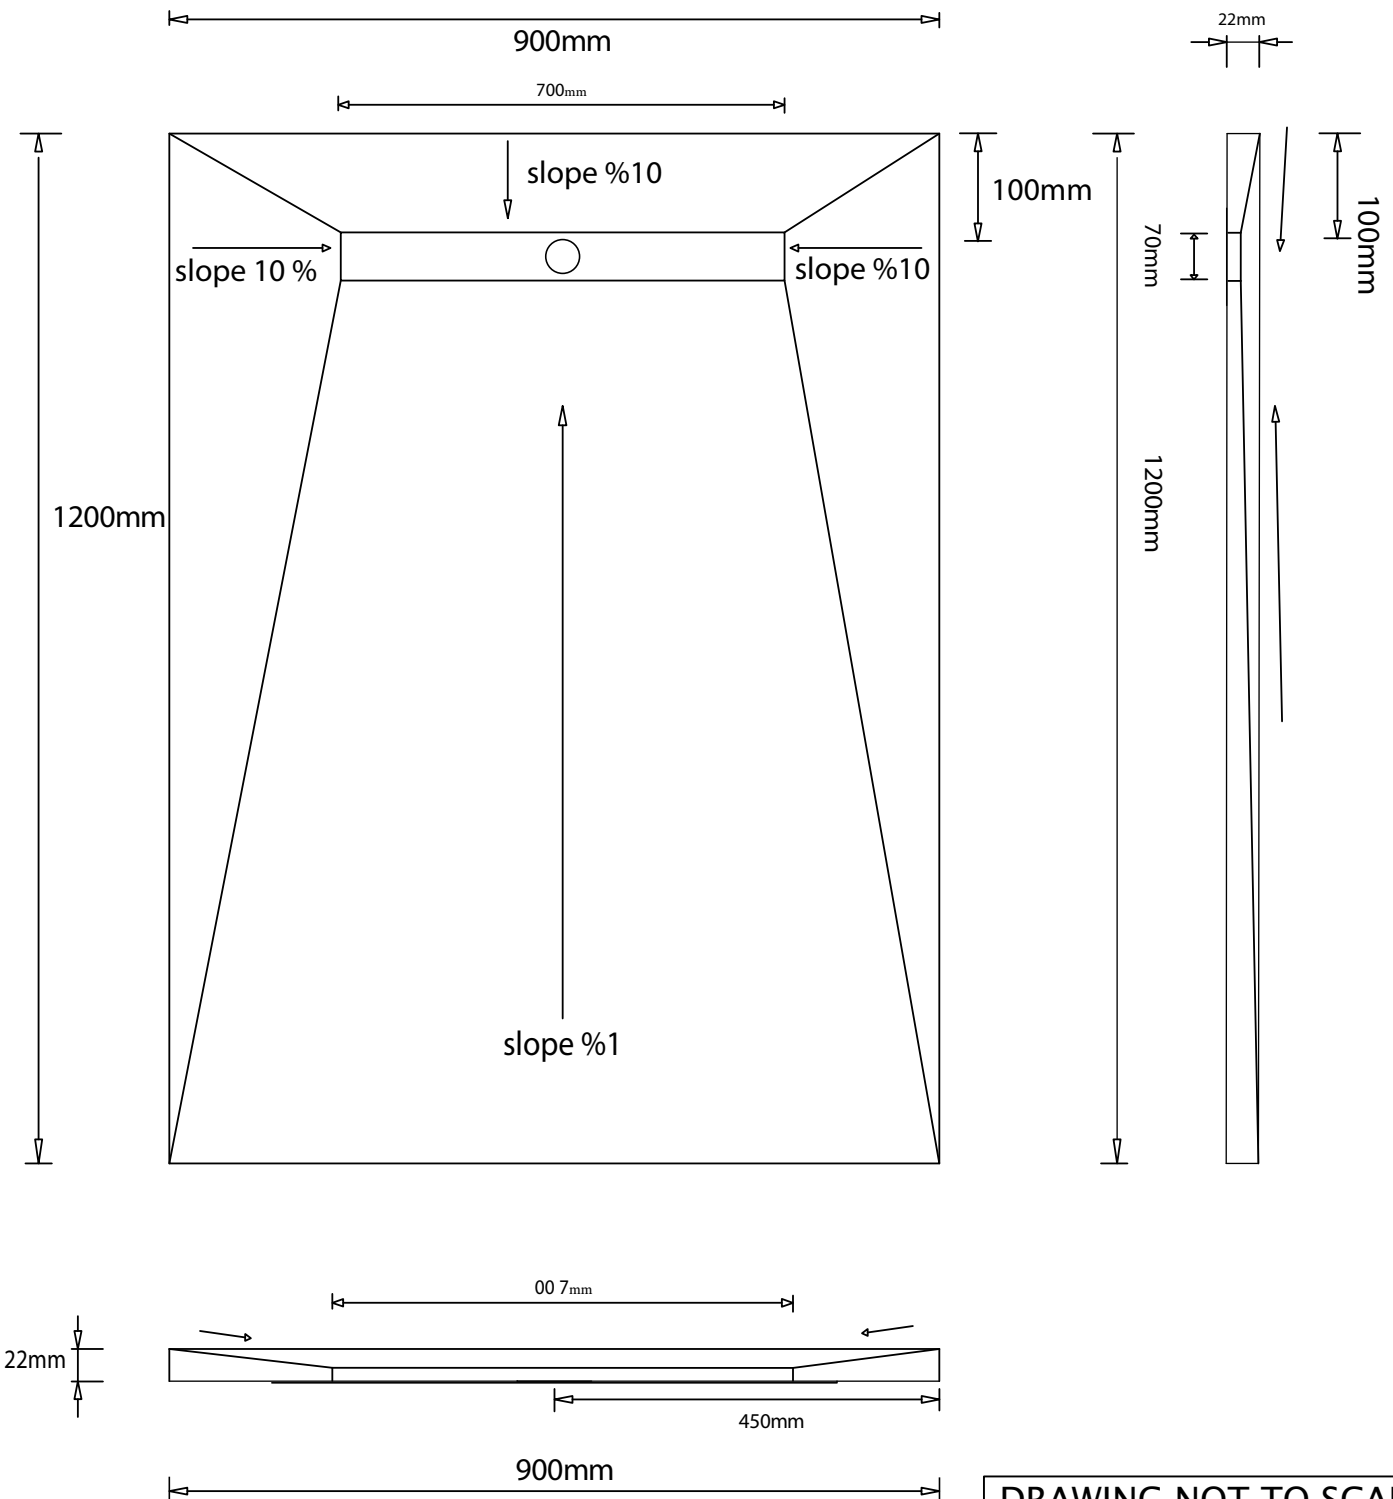

Shower Underlay 1200X900x22 mm Polymeric line 700 mm Offset short side

DRAWING NOT TO SCALE