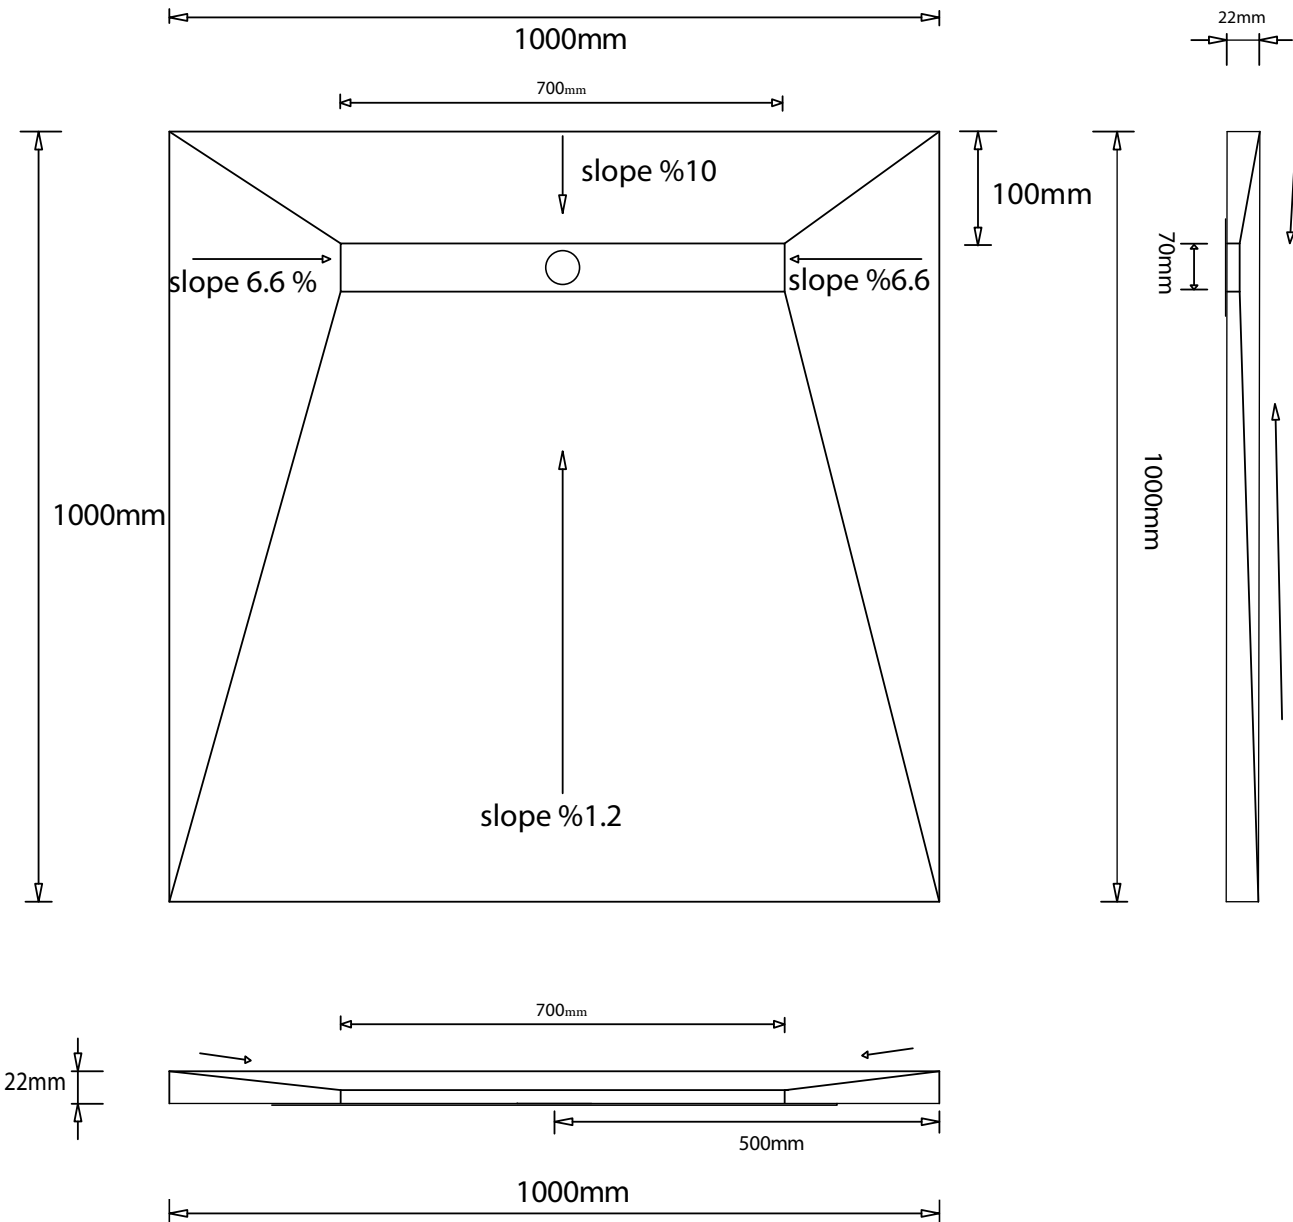

Shower Underlay 1000X1000x22 mm polymeric line 700 mm Offset

DRAWING NOT TO SCALE