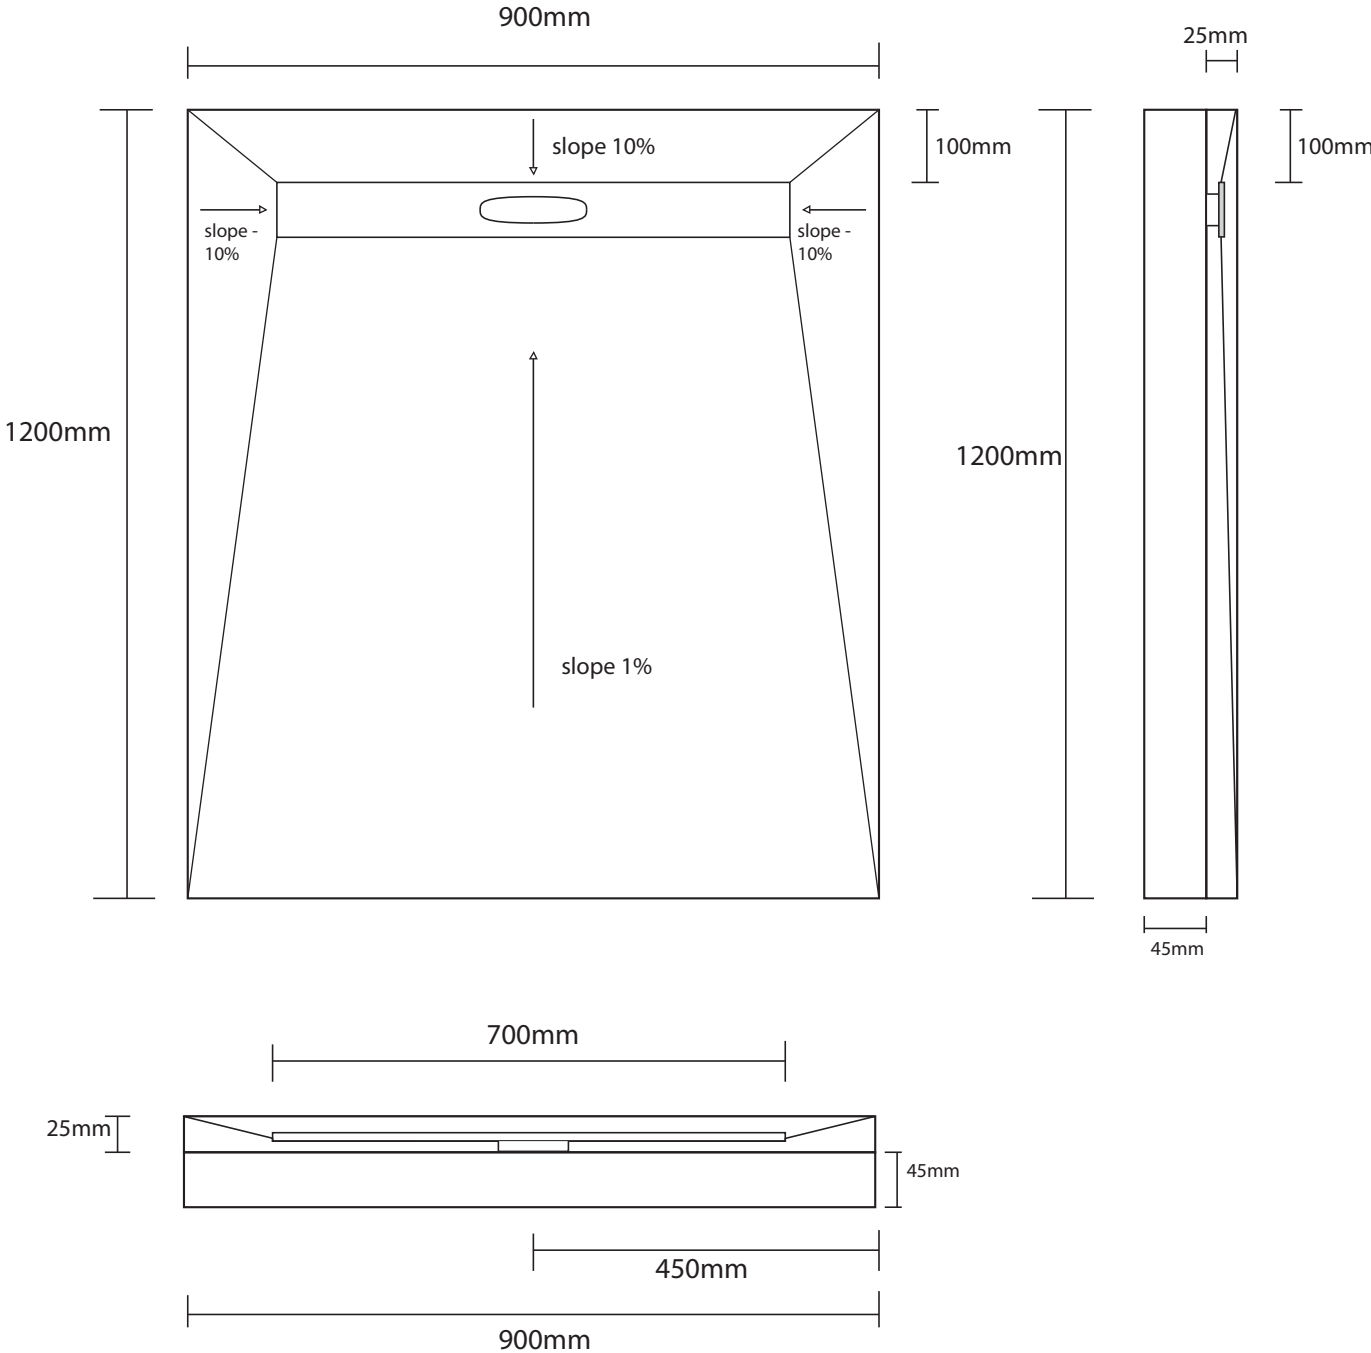

Shower underlay - slim line drain (compact) 1200x900x70mm

DRAWING NOT TO SCALE