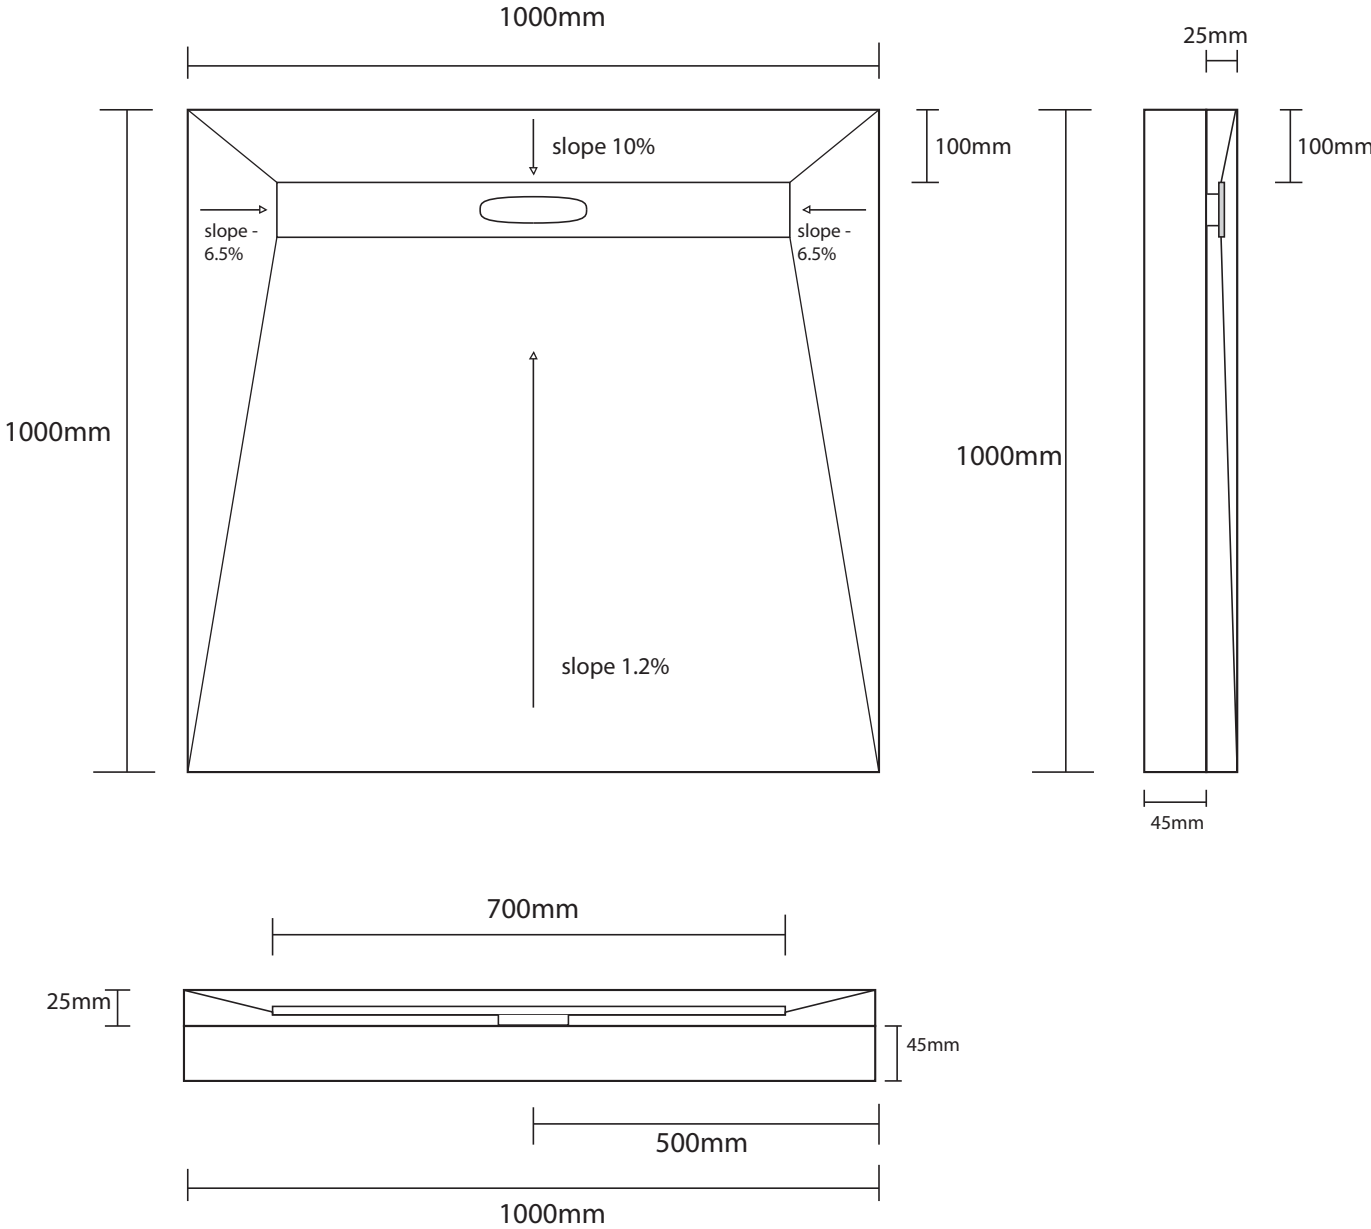

Shower underlay - slim line drain (compact) 1000x1000x70mm

DRAWING NOT TO SCALE